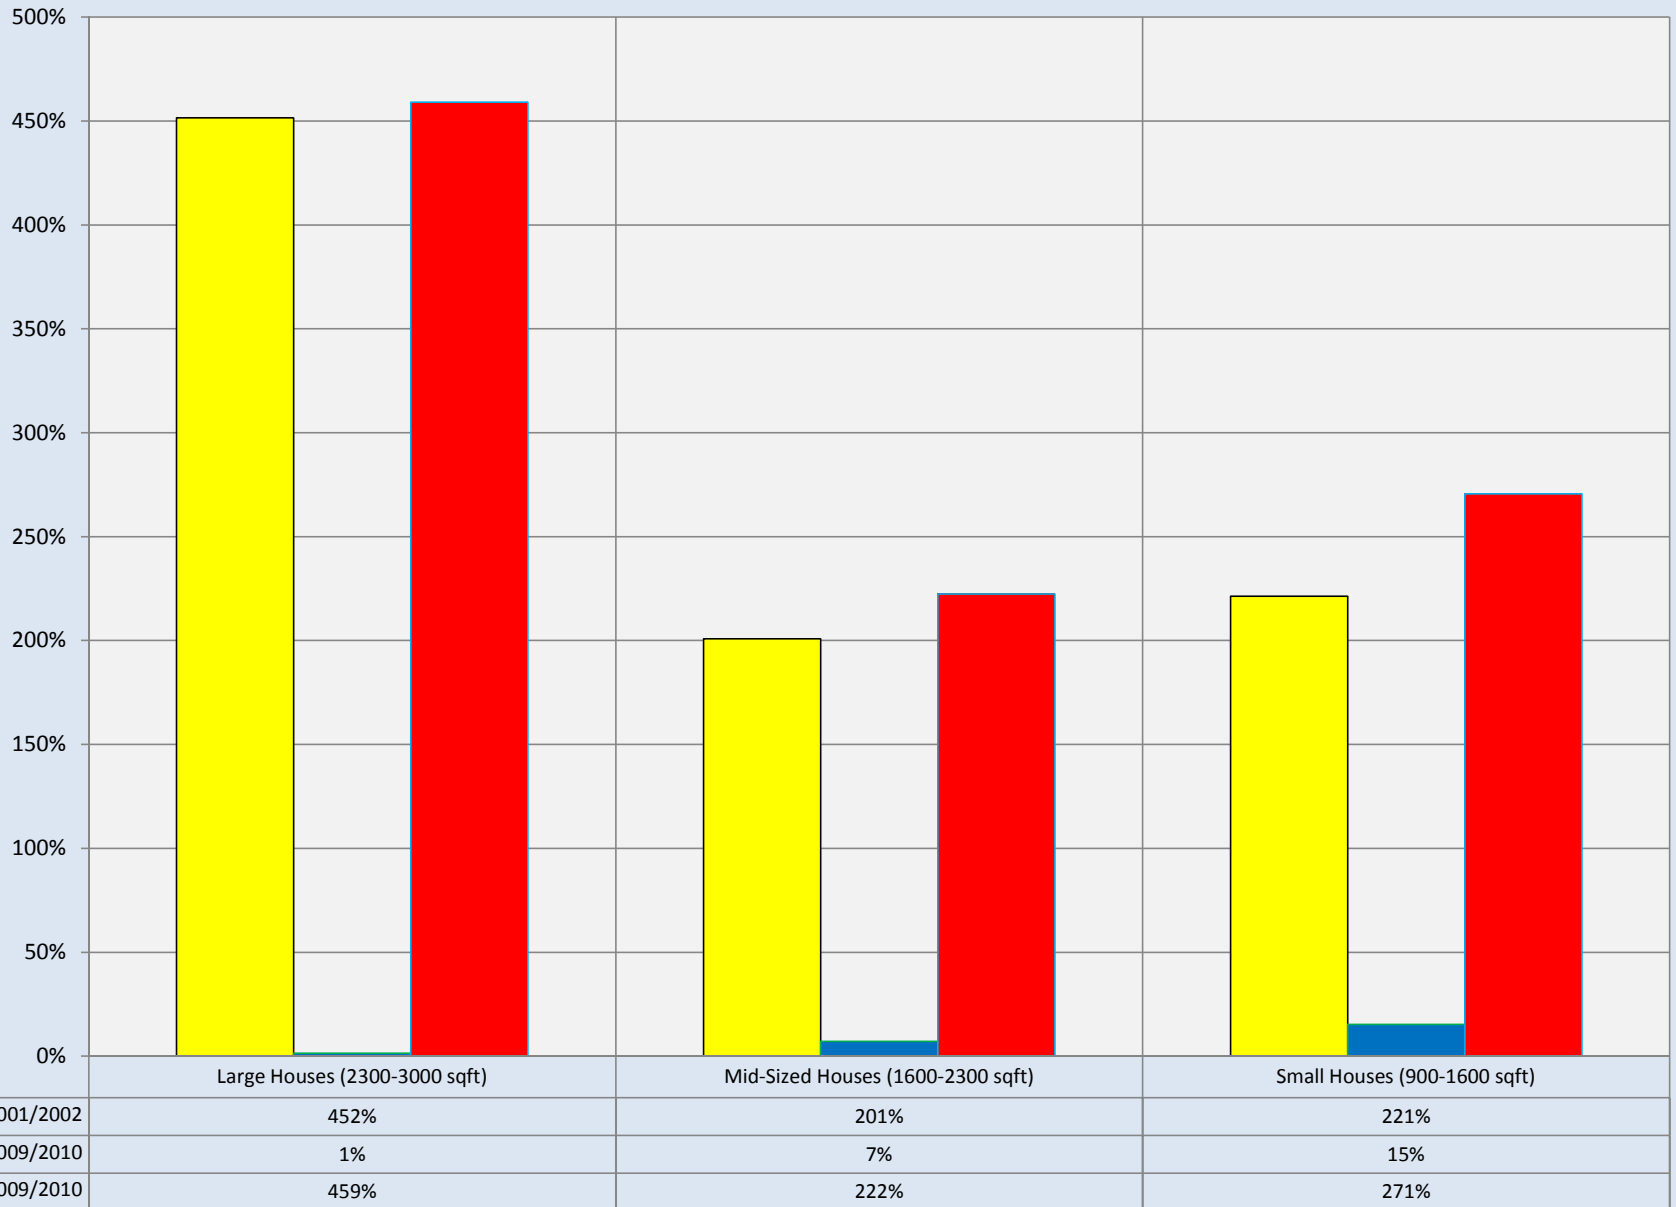

Lyons: Long Term Appreciation

All Recorded Sales: Data from Tax Records

Compiled by Agents for Home Buyers LLC

www.Agents4HomeBuyers.com

Data Source: Metrolist Tax & IRES MLS

Chart based on median price per sqft of homes. Basement sqft not included in calculations.